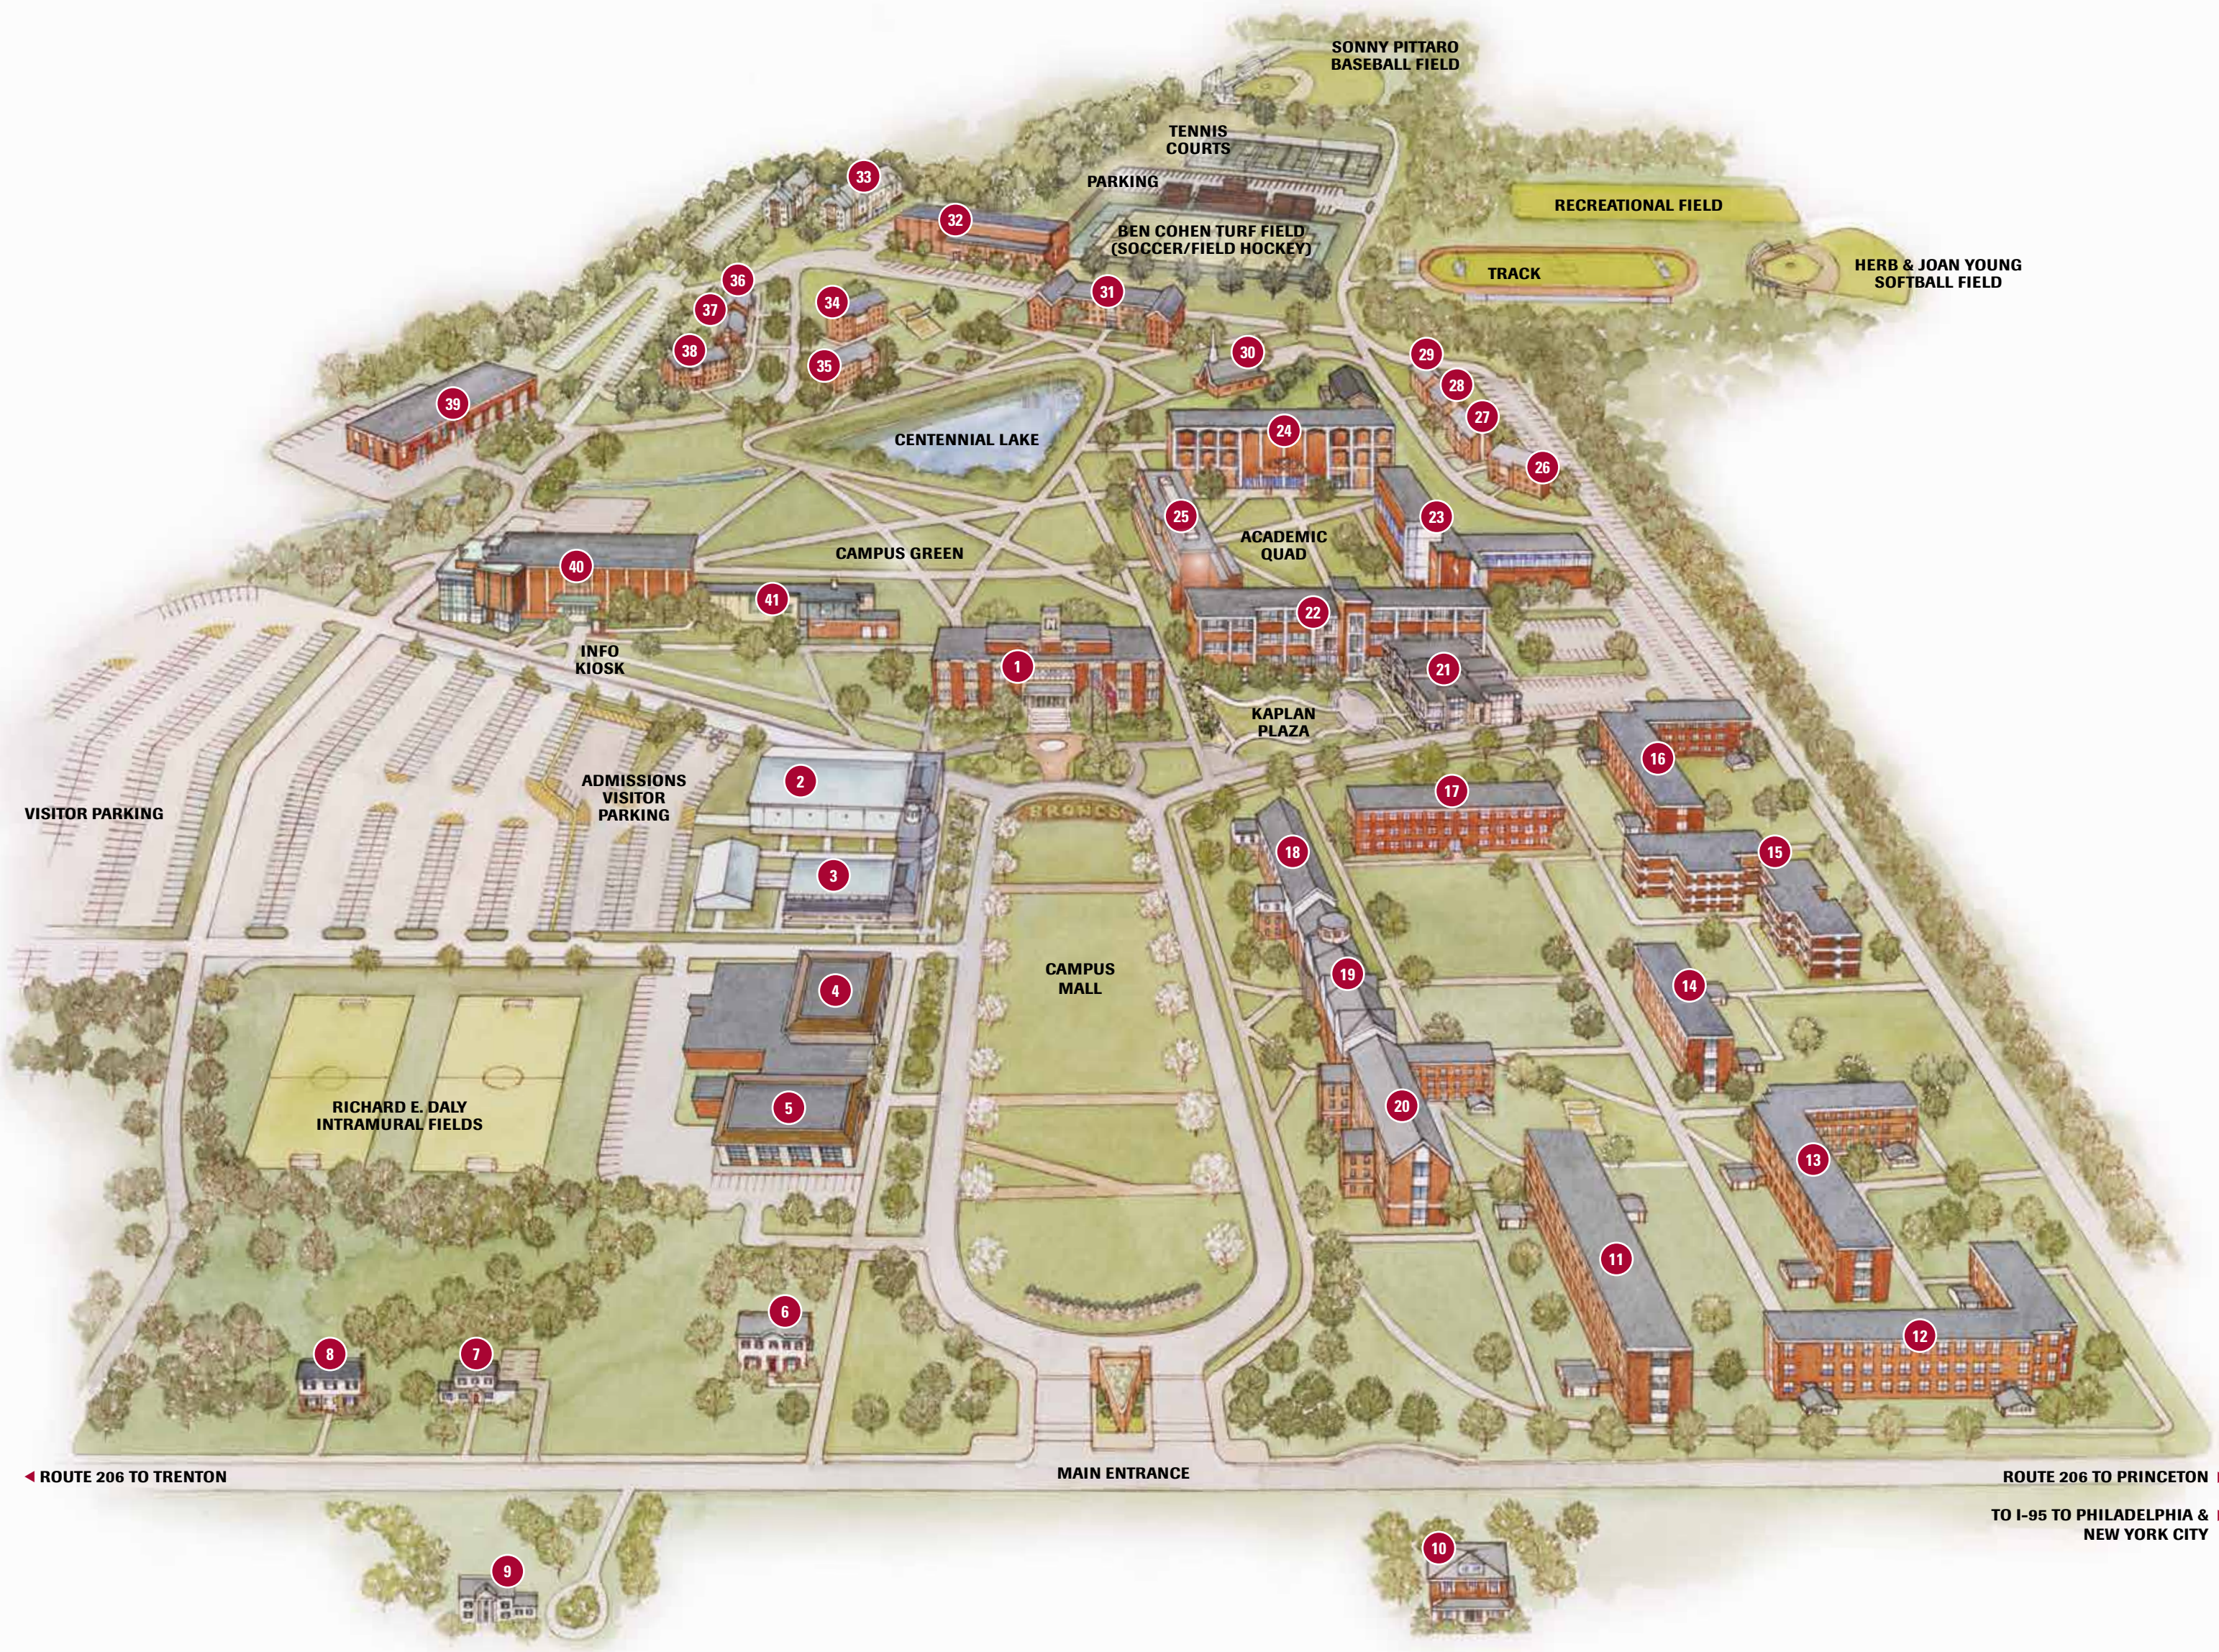

Lawrenceville Campus Map

- 1 Franklin F. Moore Library**
(Ground Floor: University Administrative Offices)
- 2 Student Recreation Center**
- 3 Alumni Gymnasium & Practice Facility**
- 4 Daly's Dining Hall**
- 5 Joseph P. Vona Academic Annex**
(Learning Resource Center)
- 6 Van Cleve Alumni House**
- 7 Zoerner House** (Counseling Center)
- 8 West House** (Public Safety)
- 9 President's House**
- 10 Emmaus House** (Catholic Student Center)
- 11 Switlik Residence Hall**
- 12 Conover Residence Hall**
- 13 Olson Residence Hall**
- 14 Gee Residence Hall**
- 15 Lincoln Residence Hall**
- 16 Kroner Residence Hall**
- 17 Wright Residence Hall**
- 18 Ziegler Residence Hall**
- 19 Hank & Bonnie Moore Residence Hall**
- 20 Hill Residence Hall**
- 21 North Hall**
- 22 Memorial Hall**
(College of Education & Human Services)
- 23 Science & Technology Center**
- 24 Fine Arts Building & The Yvonne Theater**
- 25 Anne Brossman Sweigart Hall**
(College of Business Administration)
- 26 Delta Phi Epsilon Sorority**
- 27 Centennial House**
- 28 Alpha Xi Delta Sorority**
- 29 Zeta Tau Alpha Sorority**
- 30 Gill Memorial Chapel**
- 31 Poyda Residence Hall**
- 32 Maurer Physical Education Center**
- 33 West Village**
- 34 Omega House**
- 35 University House**
- 36 Phi Sigma Sigma Sorority**
- 37 Ridge House**
- 38 Lake House**
- 39 General Services Building**
- 40 The Bart Luedeke Center** (Student Center)
- 41 P.J. Ciambelli Hall** (Admission Office)