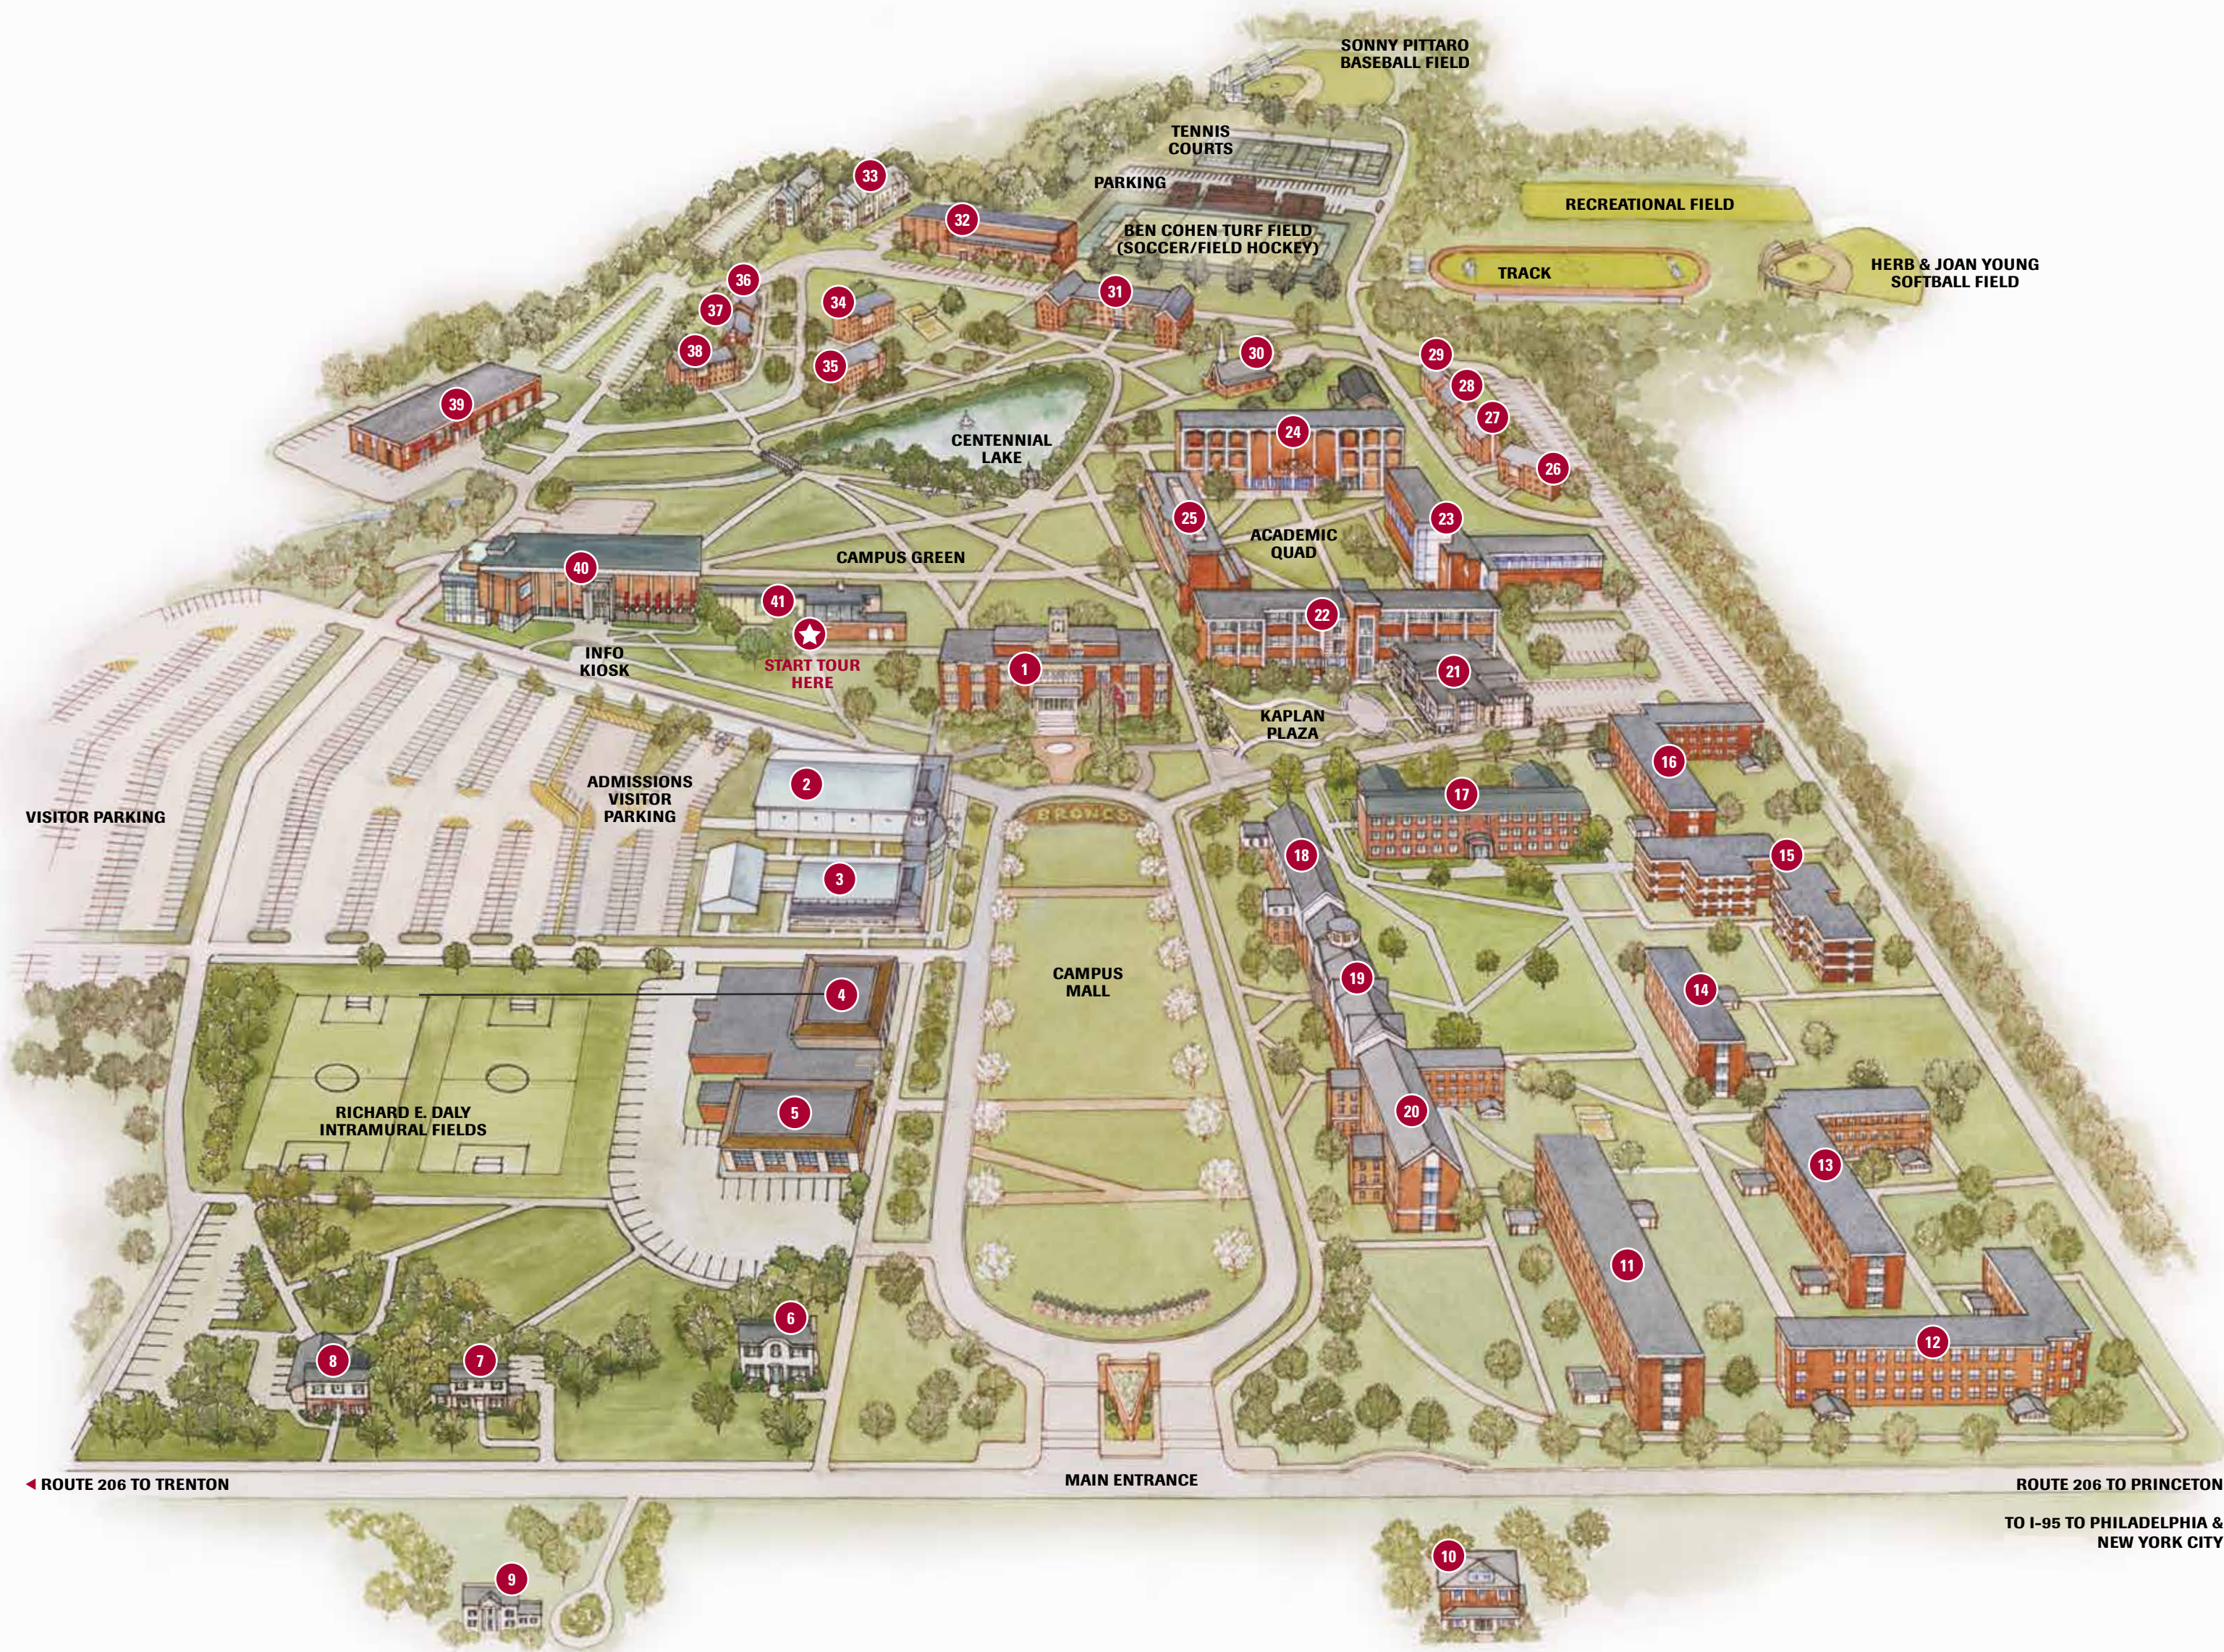

Lawrenceville Campus Map

- 1 Franklin F. Moore Library
(Ground Floor: University Administrative Offices)
- 2 Student Recreation Center
- 3 Alumni Gymnasium & Practice Facility
- 4 Daly's Dining Hall
- 5 Joseph P. Vona Academic Annex
(Learning Resource Center)
- 6 Van Cleve Alumni House
- 7 Zoerner House (Counseling Center)
- 8 West House (Public Safety)
- 9 President's House
- 10 Emmaus House (Catholic Student Center)
- 11 Switlik Residence Hall
- 12 Conover Residence Hall
- 13 Olson Residence Hall
- 14 Gee Residence Hall
- 15 Lincoln Residence Hall
- 16 Kroner Residence Hall
- 17 Wright Residence Hall
- 18 Ziegler Residence Hall
- 19 Hank & Bonnie Moore Residence Hall
- 20 Hill Residence Hall
- 21 Lynch Adler Hall
- 22 Bierenbaum Fisher Hall
(College of Education & Human Services)
- 23 Science & Technology Center
- 24 Fine Arts Building & The Yvonne Theater
- 25 Anne Brossman Sweigart Hall
(College of Business Administration)
- 26 Delta Phi Epsilon Sorority
- 27 Centennial House
- 28 Alpha Xi Delta Sorority
- 29 Zeta Tau Alpha Sorority
- 30 Gill Memorial Chapel
- 31 Poyda Residence Hall
- 32 Maurer Physical Education Center
- 33 West Village
- 34 Omega House
- 35 University House
- 36 Phi Sigma Sigma Sorority
- 37 Ridge House
- 38 Lake House
- 39 General Services Building
- 40 The Bart Luedeke Center (Student Center)
- 41 P.J. Ciambelli Hall (Admission Building)