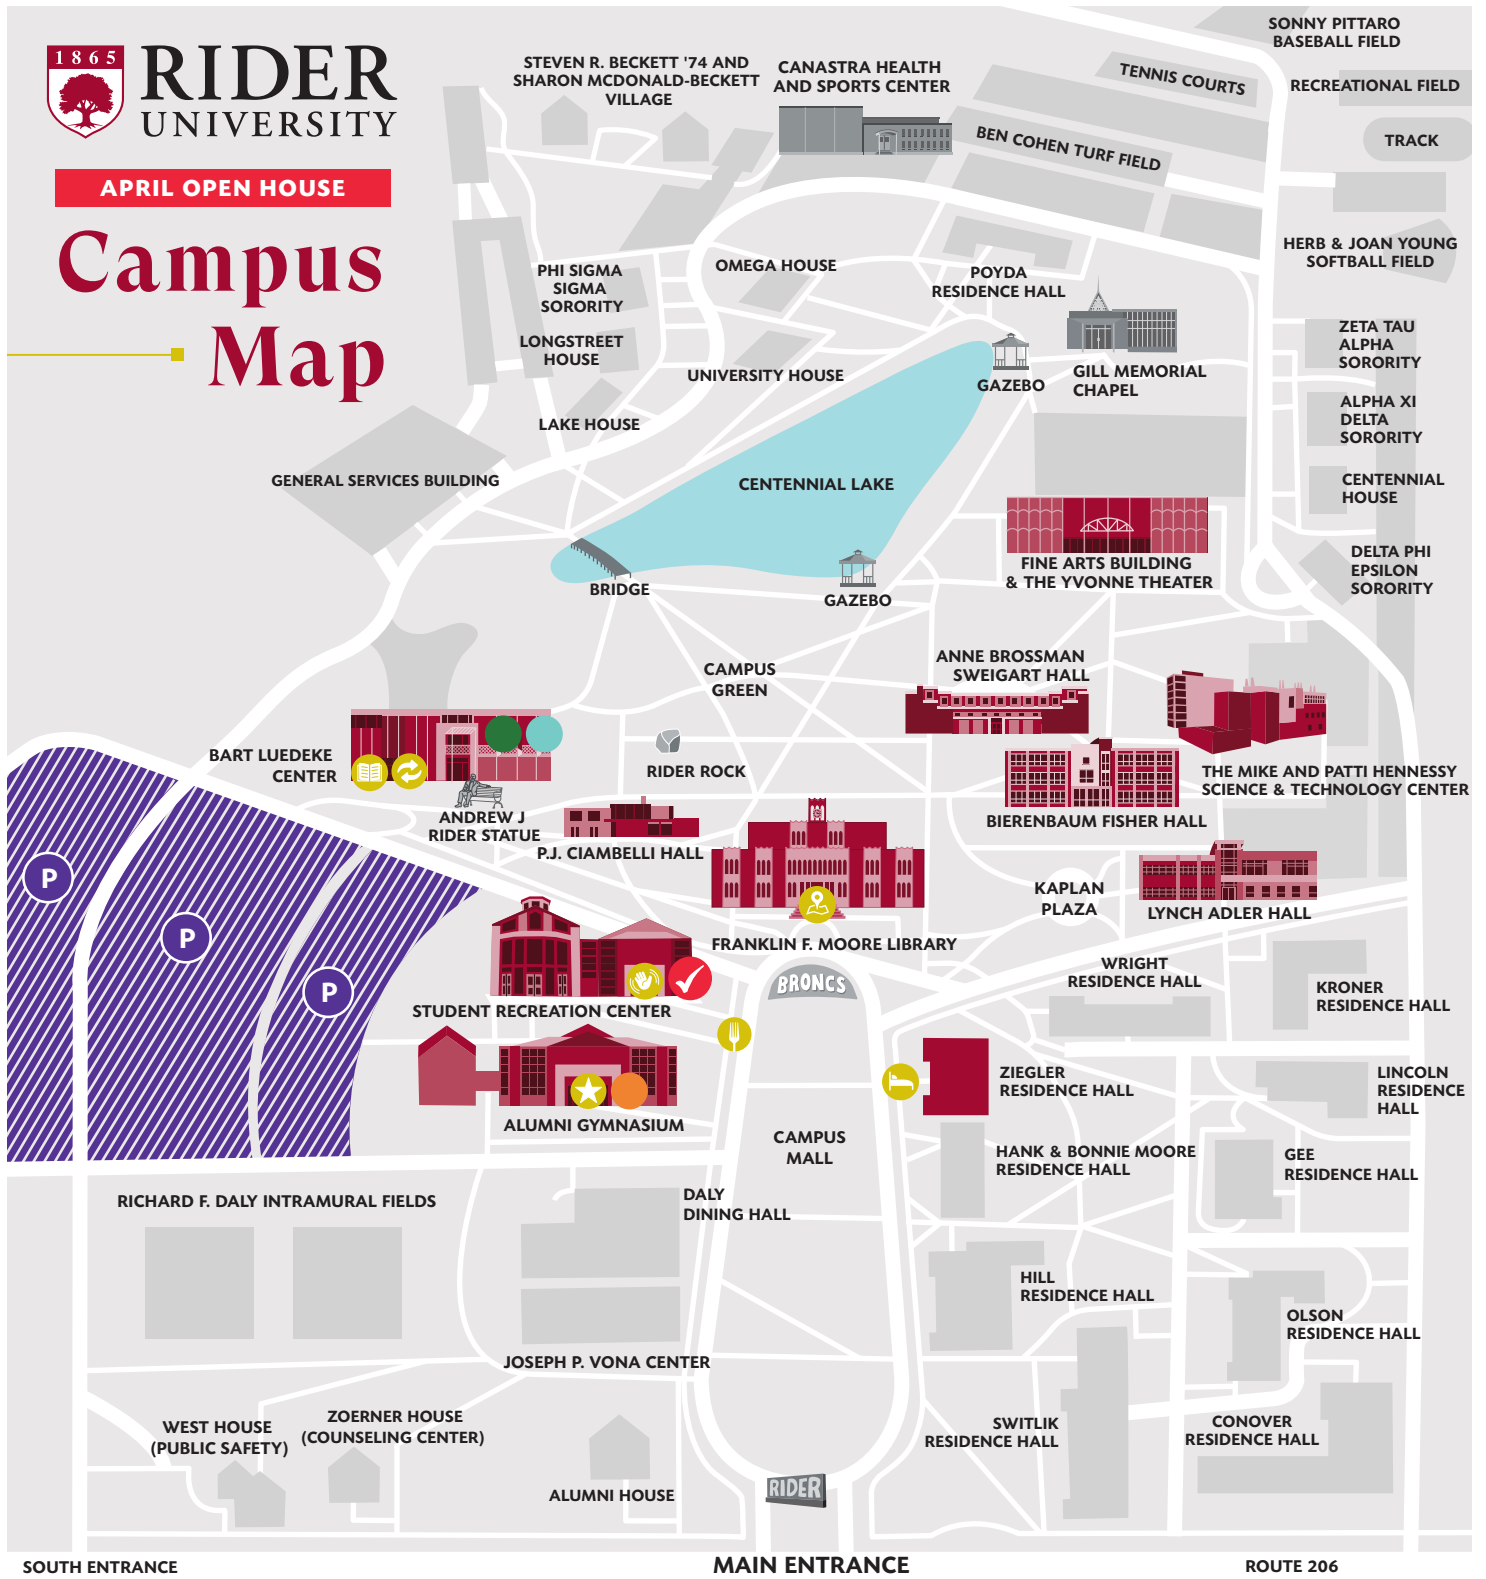

OPTIONAL ACTIVITIES TO EXPLORE:

Library Tours 9 a.m. to 1 p.m.

Campus Tours 10:30 a.m. to 1 p.m.
Leaving from front of library

Residence Hall Showings 10:30 a.m. to 1 p.m.

Food Trucks 11 a.m. to 1 p.m.

Grab a snack from the frequent food trucks that Rider students are able to take advantage of on campus!

Rider Bookstore 9 a.m. to 2 p.m.

Stop by the bookstore in the Bart Luedeke Center (BLC) and grab some gear to get into the Bronc spirit!

TRANSFER STUDENT?

Stop by the **Center for Diversity and Inclusion in the BLC** from 11 a.m. to 1 p.m. to get your specific transfer questions answered by members of the transfer admission team.

Questions for Admissions?

VISIT US IN THE SRC COURTS | 11 A.M. TO 1 P.M.

RIDER UNIVERSITY

APRIL OPEN HOUSE

Campus Map

SOUTH ENTRANCE

MAIN ENTRANCE

ROUTE 206

P PARKING

✓ CHECK-IN

★ UNDERSTANDING THE ADMISSIONS PROCESS AND FINANCIAL AID AFFORDABILITY

🍷 SNACKS

📖 BOOKSTORE

👋 COMMUNITY AND ACADEMIC FAIR

🏠 RESIDENCE LIFE

🗺️ CAMPUS TOUR, LIBRARY TOUR