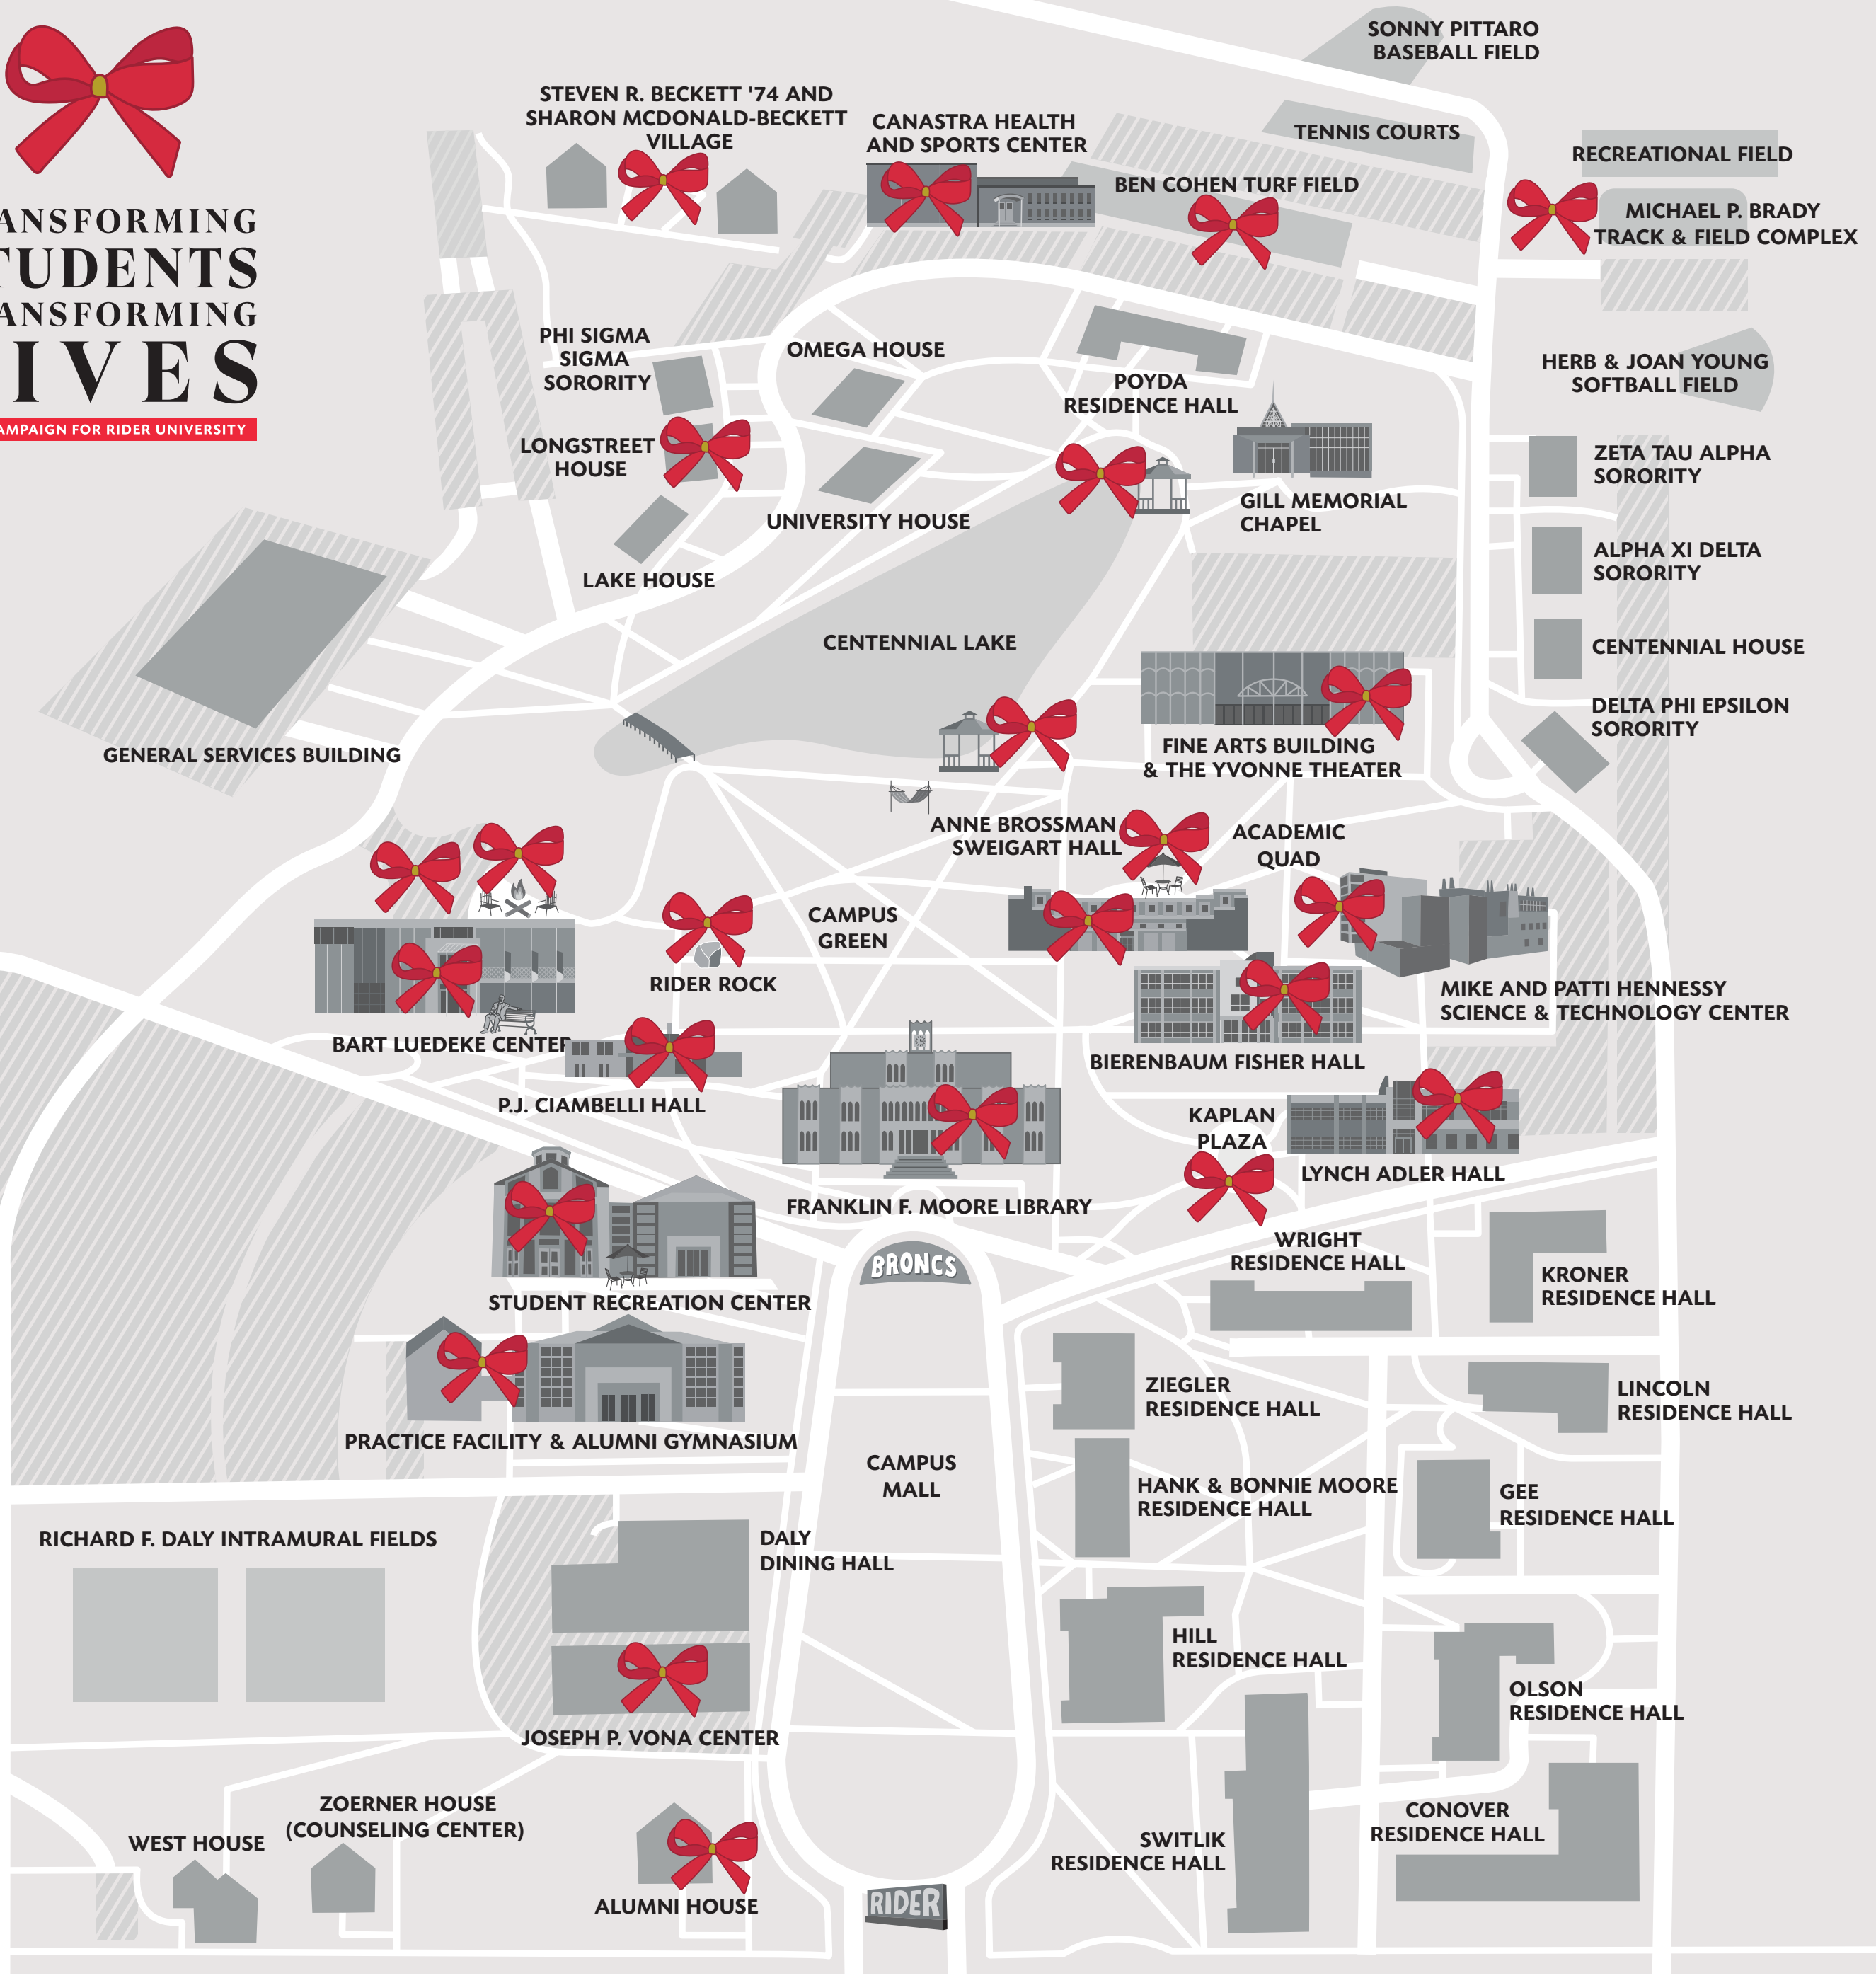

TRANSFORMING STUDENTS TRANSFORMING LIVES

THE CAMPAIGN FOR RIDER UNIVERSITY

SONNY PITTARO
BASEBALL FIELD

STEVEN R. BECKETT '74 AND
SHARON MCDONALD-BECKETT
VILLAGE

CANASTRA HEALTH
AND SPORTS CENTER

TENNIS COURTS

RECREATIONAL FIELD

BEN COHEN TURF FIELD

MICHAEL P. BRADY
TRACK & FIELD COMPLEX

PHI SIGMA
SIGMA
SORORITY

OMEGA HOUSE

POYDA
RESIDENCE HALL

HERB & JOAN YOUNG
SOFTBALL FIELD

LONGSTREET
HOUSE

UNIVERSITY HOUSE

GILL MEMORIAL
CHAPEL

ZETA TAU ALPHA
SORORITY

LAKE HOUSE

CENTENNIAL LAKE

FINE ARTS BUILDING
& THE YVONNE THEATER

ALPHA XI DELTA
SORORITY

CENTENNIAL HOUSE

GENERAL SERVICES BUILDING

ANNE BROSSMAN
SWEIGART HALL

ACADEMIC
QUAD

DELTA PHI EPSILON
SORORITY

BART LUEDEKE CENTER

RIDER ROCK

CAMPUS
GREEN

BIERENBAUM FISHER HALL

MIKE AND PATTI HENNESSY
SCIENCE & TECHNOLOGY CENTER

BART LUEDEKE CENTER

P.J. CIAMBELLI HALL

FRANKLIN F. MOORE LIBRARY

KAPLAN
PLAZA

LYNCH ADLER HALL

STUDENT RECREATION CENTER

FRANKLIN F. MOORE LIBRARY

KAPLAN
PLAZA

WRIGHT
RESIDENCE HALL

KRONER
RESIDENCE HALL

PRACTICE FACILITY & ALUMNI GYMNASIUM

BRONCS

ZIEGLER
RESIDENCE HALL

LINCOLN
RESIDENCE HALL

CAMPUS
MALL

HANK & BONNIE MOORE
RESIDENCE HALL

GEE
RESIDENCE HALL

RICHARD F. DALY INTRAMURAL FIELDS

DALY
DINING HALL

HILL
RESIDENCE HALL

OLSON
RESIDENCE HALL

JOSEPH P. VONA CENTER

WEST HOUSE
ZOERNER HOUSE
(COUNSELING CENTER)

ALUMNI HOUSE

SWITLIK
RESIDENCE HALL

CONOVER
RESIDENCE HALL

RIDER