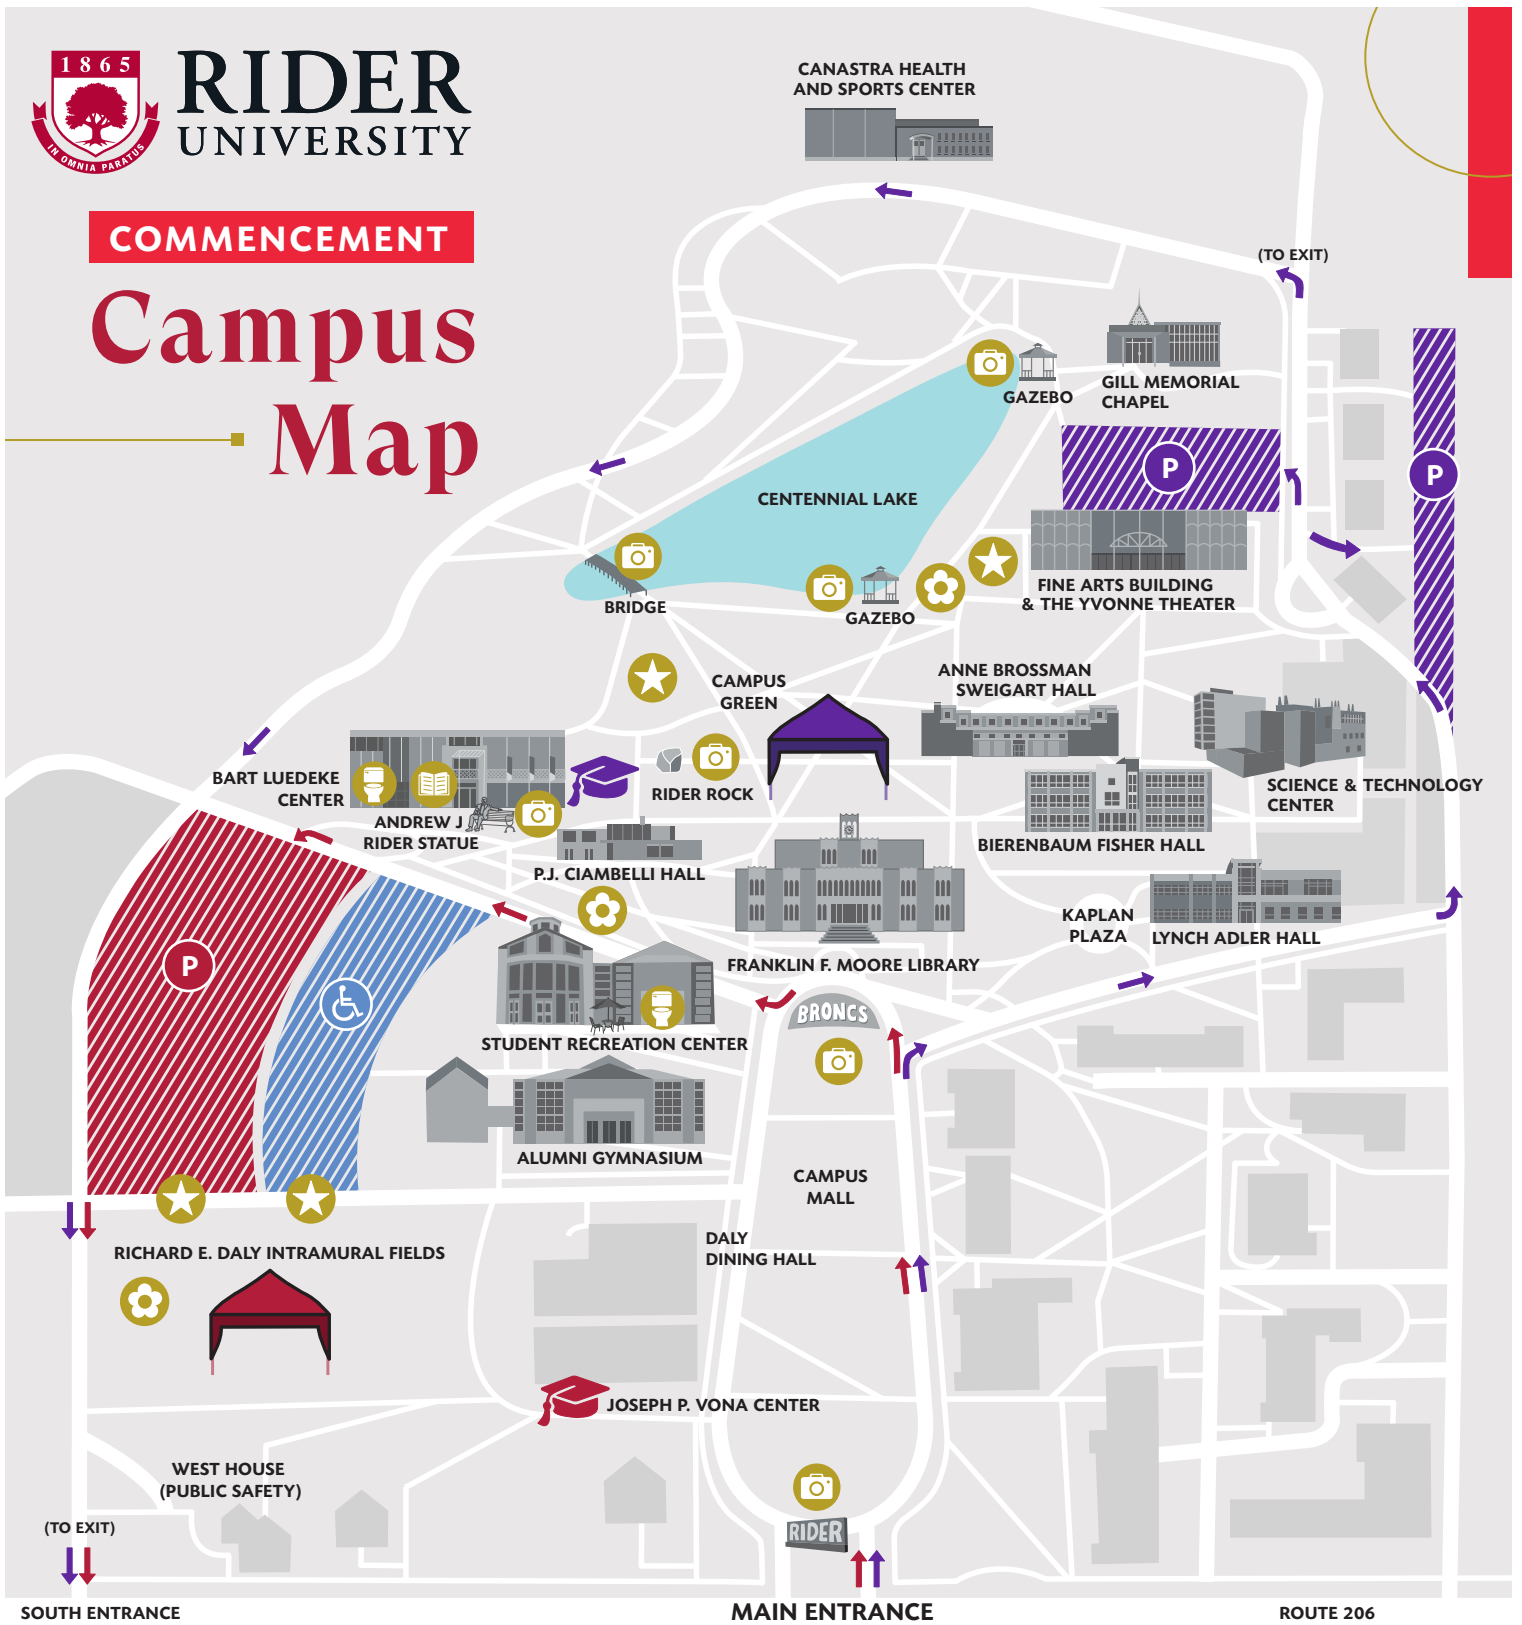

RIDER UNIVERSITY

COMMENCEMENT

Campus Map

CEREMONY LOCATION
CRANBERRY TENT

CEREMONY LOCATION
PURPLE TENT

CRANBERRY GRAD
CHECK-IN (VONA TENT)

PURPLE GRAD CHECK-IN
(BLC UPPER PATIO)

CRANBERRY PARKING

PURPLE PARKING

HANDICAPPED
PARKING

RESTROOMS

WELCOME STATION

PHOTO SPOT

FLOWER PICK UP & SALES

BOOKSTORE

* IN CASE OF RAIN, GRAD CHECK-IN FOR BOTH TENTS WILL BE ON THE STUDENT RECREATION CENTER COURTS